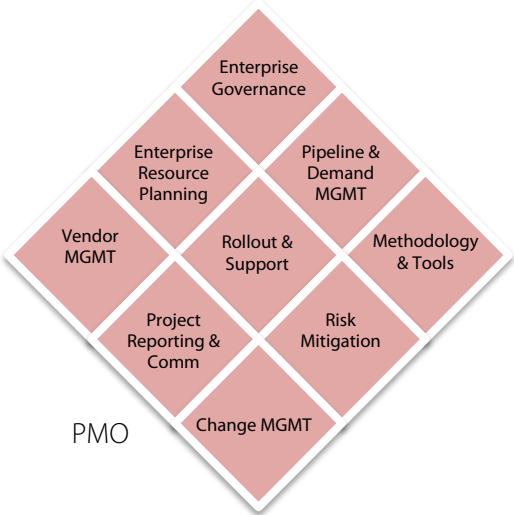

Infinity Tribe (ITR) Management Consulting Services

Infinity Tribe

Overview

With over 75 years of IT and company structuring experience, ITR offers companies the complete information technology service line, powered by its CIO-CTO core.

CIO-CTO

Security /
Infrastructure /
Applications

PMO

Foundation

Infinity Tribe's implementation methodology allows for companies to successfully reach their objectives while operating their core business as usual.

Infinity Tribe's team assists in managing the current environment while implementing technologies and processes outlined in the roadmap...

...It then integrates those new technologies and processes into the business as they come online.