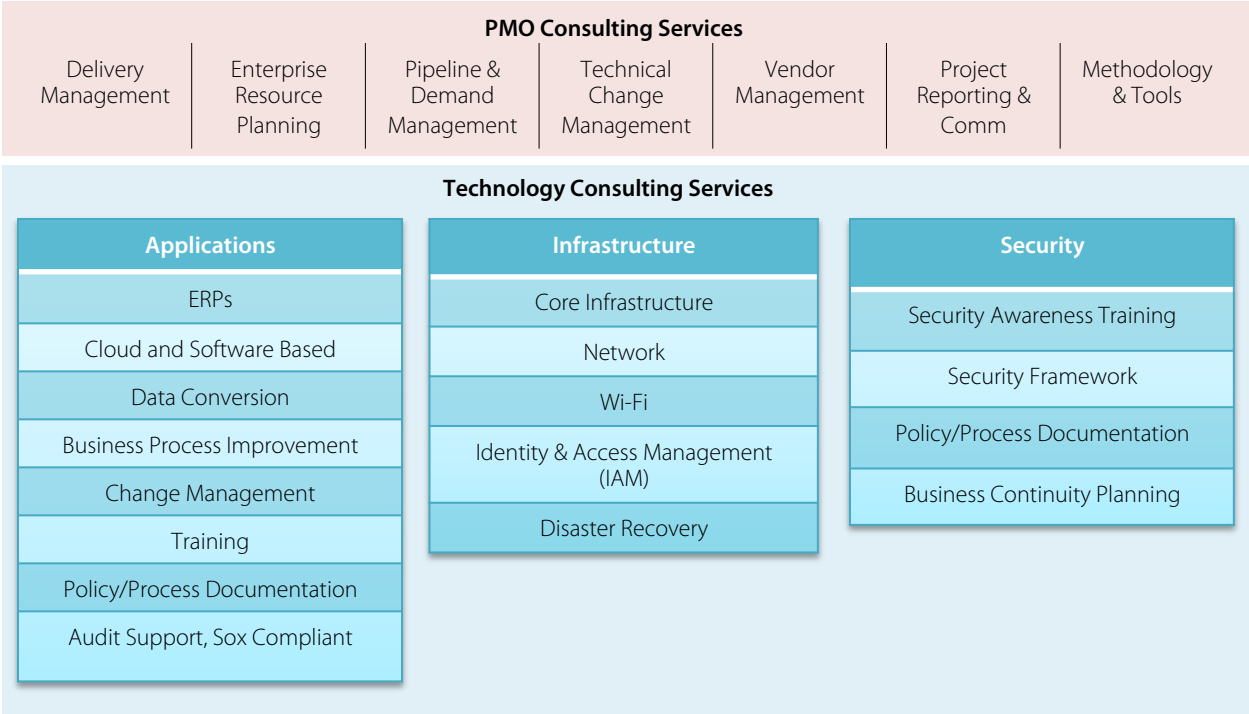

Infinity Tribe (ITR) Management Consulting Services

Infinity Tribe

Overview

With over 75 years of IT and company structuring experience, ITR offers companies the complete information technology service line, powered by its CIO-CTO core.

CIO-CTO

Security /
Infrastructure /
Applications

PMO

Foundation

Infinity Tribe's implementation methodology allows for companies to successfully reach their objectives while operating their core business as usual.

Infinity Tribe's team assists in managing the current environment while implementing technologies and processes outlined in the roadmap...

...It then integrates those new technologies and processes into the business as they come online.

Infinity Tribe Implementation Driven Transformation