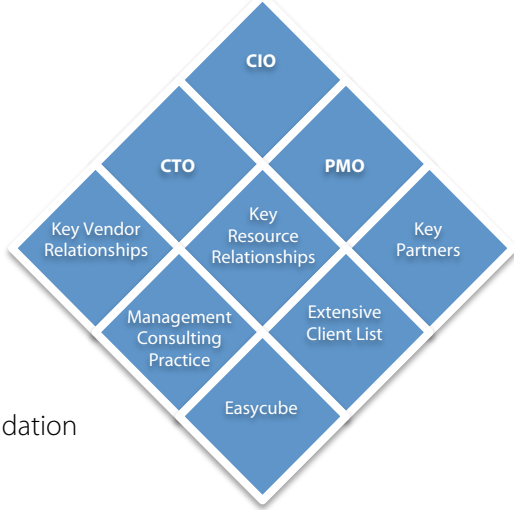

Infinity Tribe (ITR) Management Consulting Services

Infinity Tribe

Overview

With over 75 years of IT and company structuring experience, ITR offers companies the complete information technology service line, powered by its CIO-CTO core.

CIO-CTO

Security /
Infrastructure /
Applications

PMO

Foundation

Infinity Tribe's implementation methodology allows for companies to successfully reach their objectives while operating their core business as usual.

Infinity Tribe's team assists in managing the current environment while implementing technologies and processes outlined in the roadmap...

...It then integrates those new technologies and processes into the business as they come online.