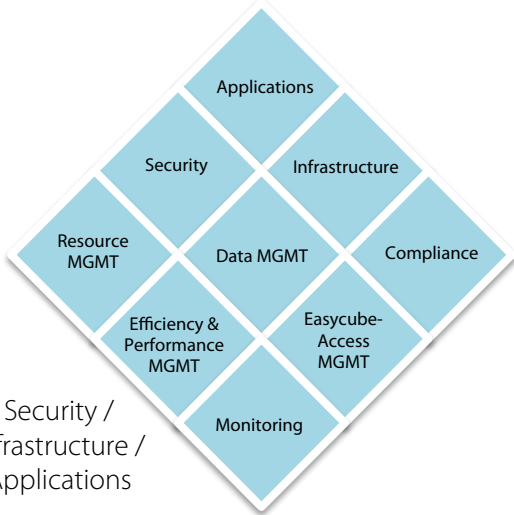

Infinity Tribe (ITR) Management Consulting Services

Infinity Tribe

Overview

With over 75 years of IT and company structuring experience, ITR offers companies the complete information technology service line, powered by its CIO-CTO core.

CIO-CTO

Security /
Infrastructure /
Applications

PMO

Foundation

Infinity Tribe's implementation methodology allows for companies to successfully reach their objectives while operating their core business as usual.

Infinity Tribe's team assists in managing the current environment while implementing technologies and processes outlined in the roadmap...

...It then integrates those new technologies and processes into the business as they come online.